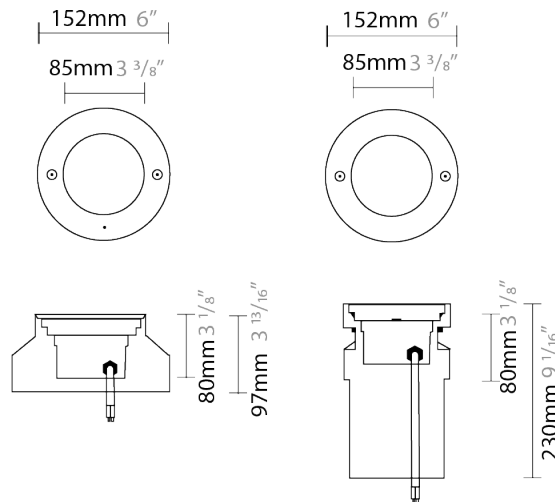

E91633-

base number Lens
Options

1. To build a product code in our configurator select the specify button on the base model # product page
2. To build a manual product code on this datasheet choose from the options listed below in blue font and add the suffix to the base model #

GENERAL

Series: Mini
Subseries: Mini Full Inox
Brand: Platek
Division: Exterior
Mounting Type: Recessed
Mounting Location: In-Ground
Subcategory: Drive Over

PHYSICAL

Shape: Round
Diameter (mm): 152
Diameter (in): 6
Height (mm): 80
Height (in): 3 1/8
Light Distribution: Uplight
Load Resistance (kg): 2500
Load Resistance (lbs): 5511
Installation Requirement: Installation in sleeve set in concrete with a 20-30 cm gravel drain bed
Screws: A4 stainless steel
Diffuser: Extra Clear Flat Tempered Glass - 15mm / 15/32"
Fixture Finish: SST
Fixture Material: Stainless Steel
Cable Details: Supplied with 1 power cable 0.5m in length

ELECTRICAL

Lamp Type: LED
Total Output Wattage (W): 11.5
Dimming: Bluetooth technology or DMX
Control Gear: DMX
Driver Included: No
Driver Location: Remote
Driver Type: Constant Current - Universal
Input Voltage (V): 120 - 277
Constant Current (MA): 500

LED

Number of LEDs: 8
Color Temperature (°K): RGBW
CRI: >80 CRI
Lamp Life (hrs): 60000
Special LEDs offerings: RGBW

OPTICAL

Optic: 9 / 28 / 44

RATINGS AND CERTIFICATIONS

Certified By: Certified for North American Standards
IP rating: IP68
IK Rating: IK10

Housing
L9A08800

Housing
L9A08800