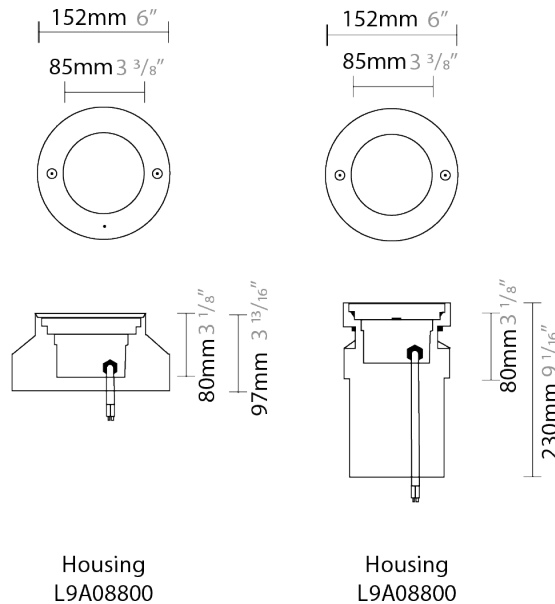

GENERAL

Series: Mini
Subseries: Mini Full Inox
Brand: Platek
Division: Exterior
Mounting Type: Recessed
Mounting Location: In-Ground
Subcategory: Drive Over

PHYSICAL

Shape: Round
Diameter (mm): 152
Diameter (in): 6
Height (mm): 80
Height (in): 3 1/8
Light Distribution: Uplight
Load Resistance (kg): 2500
Load Resistance (lbs): 5511
Installation Requirement: Installation in sleeve set in concrete with a 20-30 cm gravel drain bed
Screws: A4 stainless steel
Diffuser: Extra Clear Flat Tempered Glass - 15mm / 15/32"
Fixture Finish: SST
Fixture Material: Stainless Steel
Cable Details: Supplied with 1 power cable 0.5m in length

ELECTRICAL

Lamp Type: LED
Input Wattage (W): 10
Total Output Wattage (W): 8.4
Driver Included: No
Driver Location: Remote
Driver Type: Constant Current - 120 / 277Vac
Driver Class: Class 2
Input Voltage (V): 120 - 277
Constant Current (mA): 500
Upon Request: (Not included - see components [IP68 or higher enclosure to be supplied by others]) 0-10Vdc dimming / Phase dimming 120Vac only / Non-dimming

LED

Number of LEDs: 6
Color Temperature (°K): 3000 / 4000
Max. Delivered Lumen (lm): 775 - 906 / 805 - 995
CRI: >80 CRI
Lamp Life (hrs): 60000

OPTICAL

Optic°: 9 / 28 / 44
Beam Angle: Asymmetrical

RATINGS AND CERTIFICATIONS

Certified By: Certified for North American Standards
IP rating: IP68
IK Rating: IK10
Bug Rating: B0 U4 G0